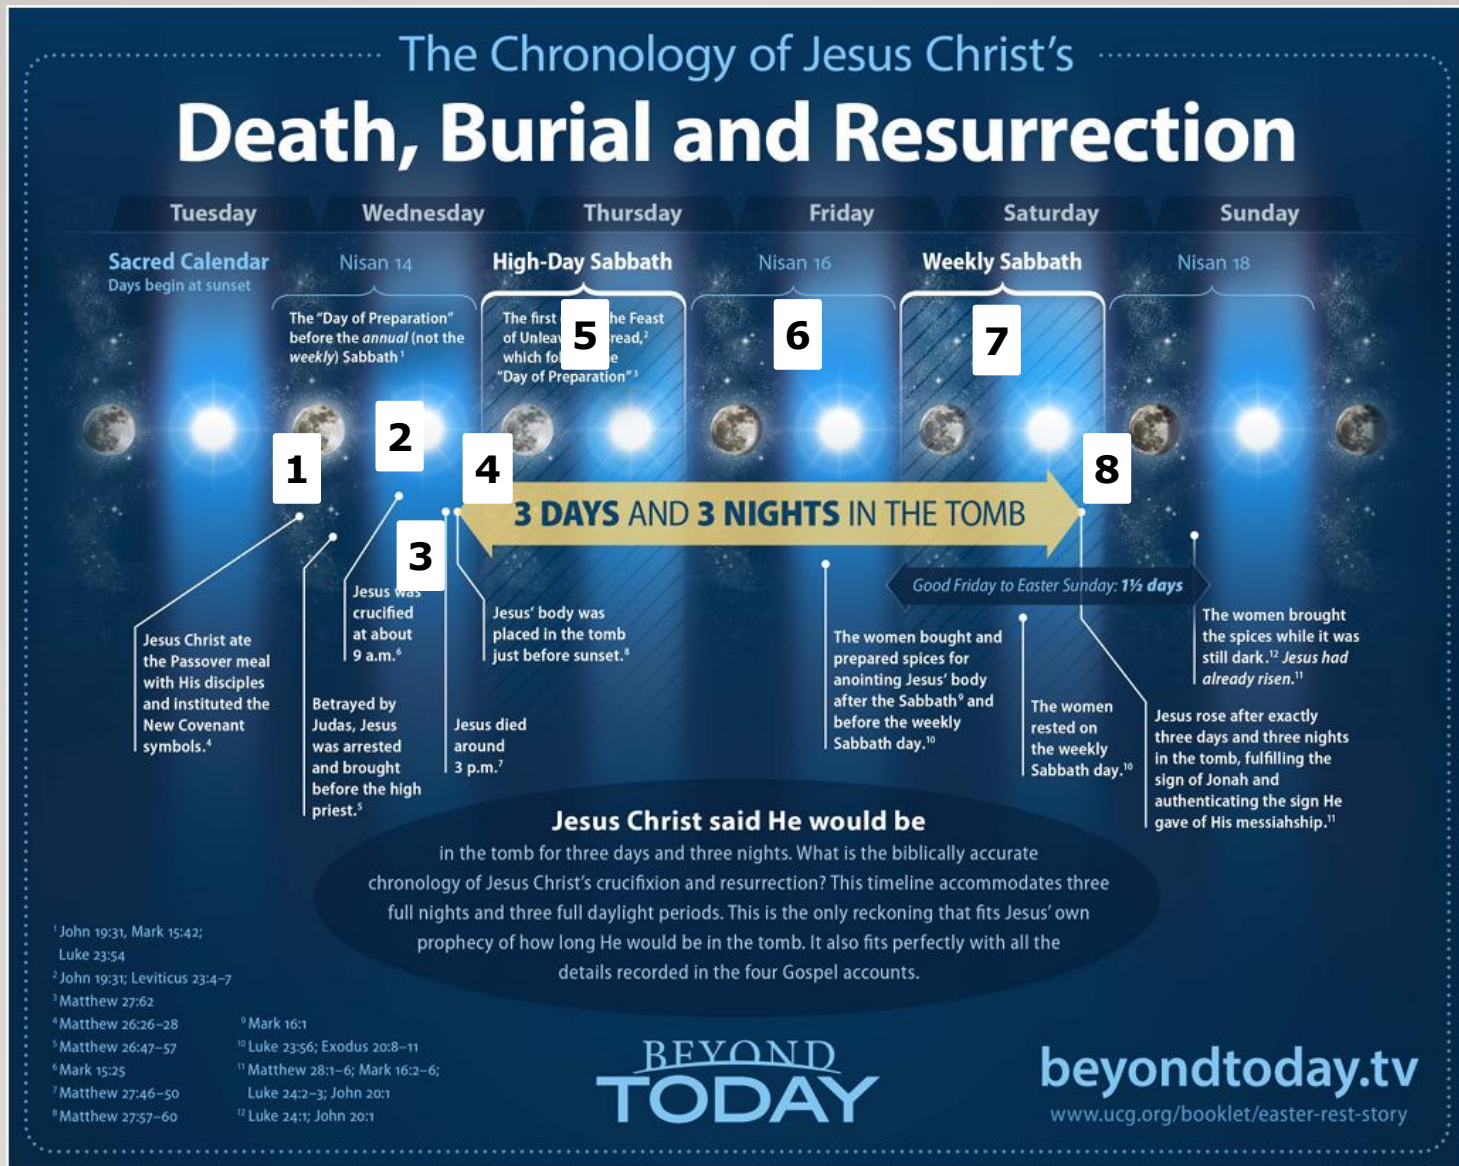

# Passover timeline in 30 AD

APRIL 30 AD						
SUN	MON	TUE	WED	THU	FRI	SAT
26	27	28	29	30	31	1
2	3	4	5 (14)	<b>6</b> (15)	7 (16)	8 (17)
9 (18)	10 (19)	11 (20)	<b>12</b> (21)	13	14	15
16	17	18	19	20	21	22
23	24	25	26	27	28	29
30						

# THREE DAYS AND THREE NIGHTS

# Passover timeline in April 2025

APRIL 2025						
SUN	MON	TUE	WED	THU	FRI	SAT
		1	2	3	4	5
6	7	8	9	10	11	12
<b>13</b>	14	15	16	17	18	<b>19</b>
20	21	22	23	24	25	26
27	28	29	30			