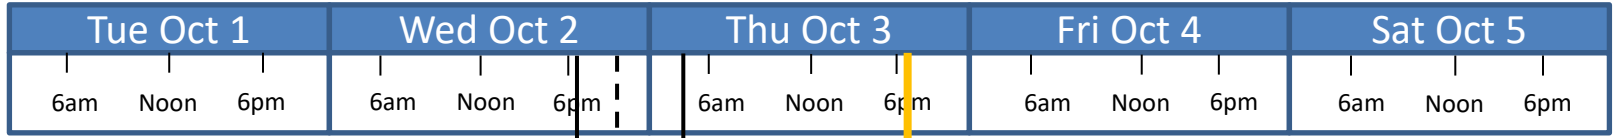

Action:
Tishr 1 is PP 1 day to Day 3

Dehiyyot D

2024 Fall Holy Day Timing

Roman Calendar

Sunrise + Sunset*

Jewish Calendar FOT begins at Sunset on Wed Oct 2nd, 2024

RNMC FOT Begins at sunset on Thurs Oct 3rd, 2024